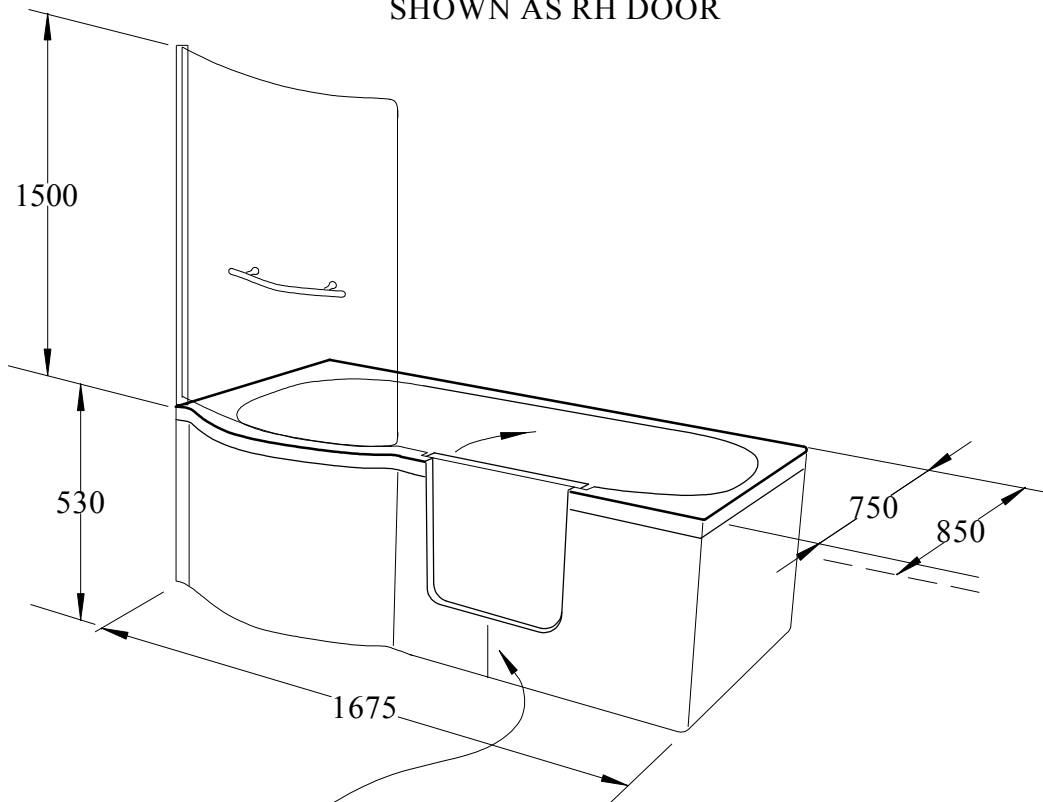

CARNELIAN - SHOWER BATH

SHOWN AS RH DOOR

DOOR STEP THRESHOLD - 215 maximum-(to Upper Lip)
165 to Inner Step/well

DEPTH - 390

WATER CAPACITY - 225 L

MEASUREMENTS IN MILLIMETER