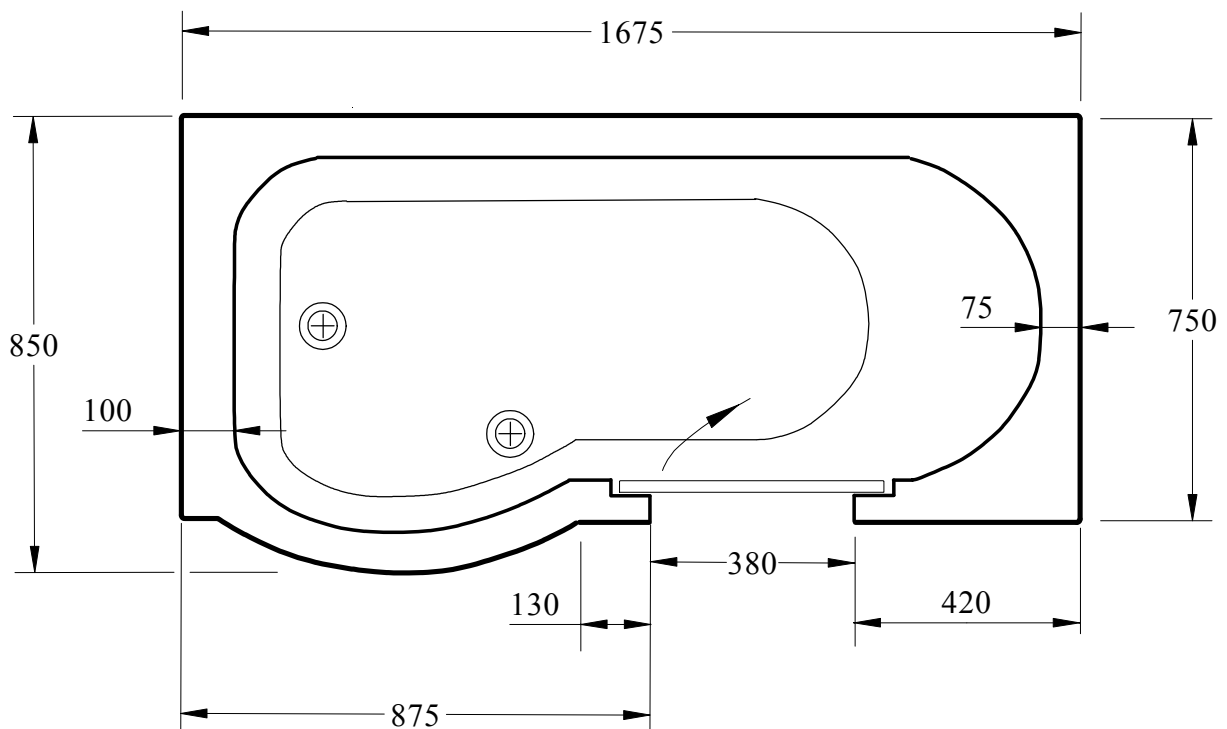

CARNELIAN - SHOWER BATH

SHOWN AS RH DOOR

DOOR STEP THRESHOLD - 215 maximum-(to Upper Lip)
165 to Inner Step/well

DEPTH - 390

WATER CAPACITY - 225 L

MEASUREMENTS IN MILLIMETER